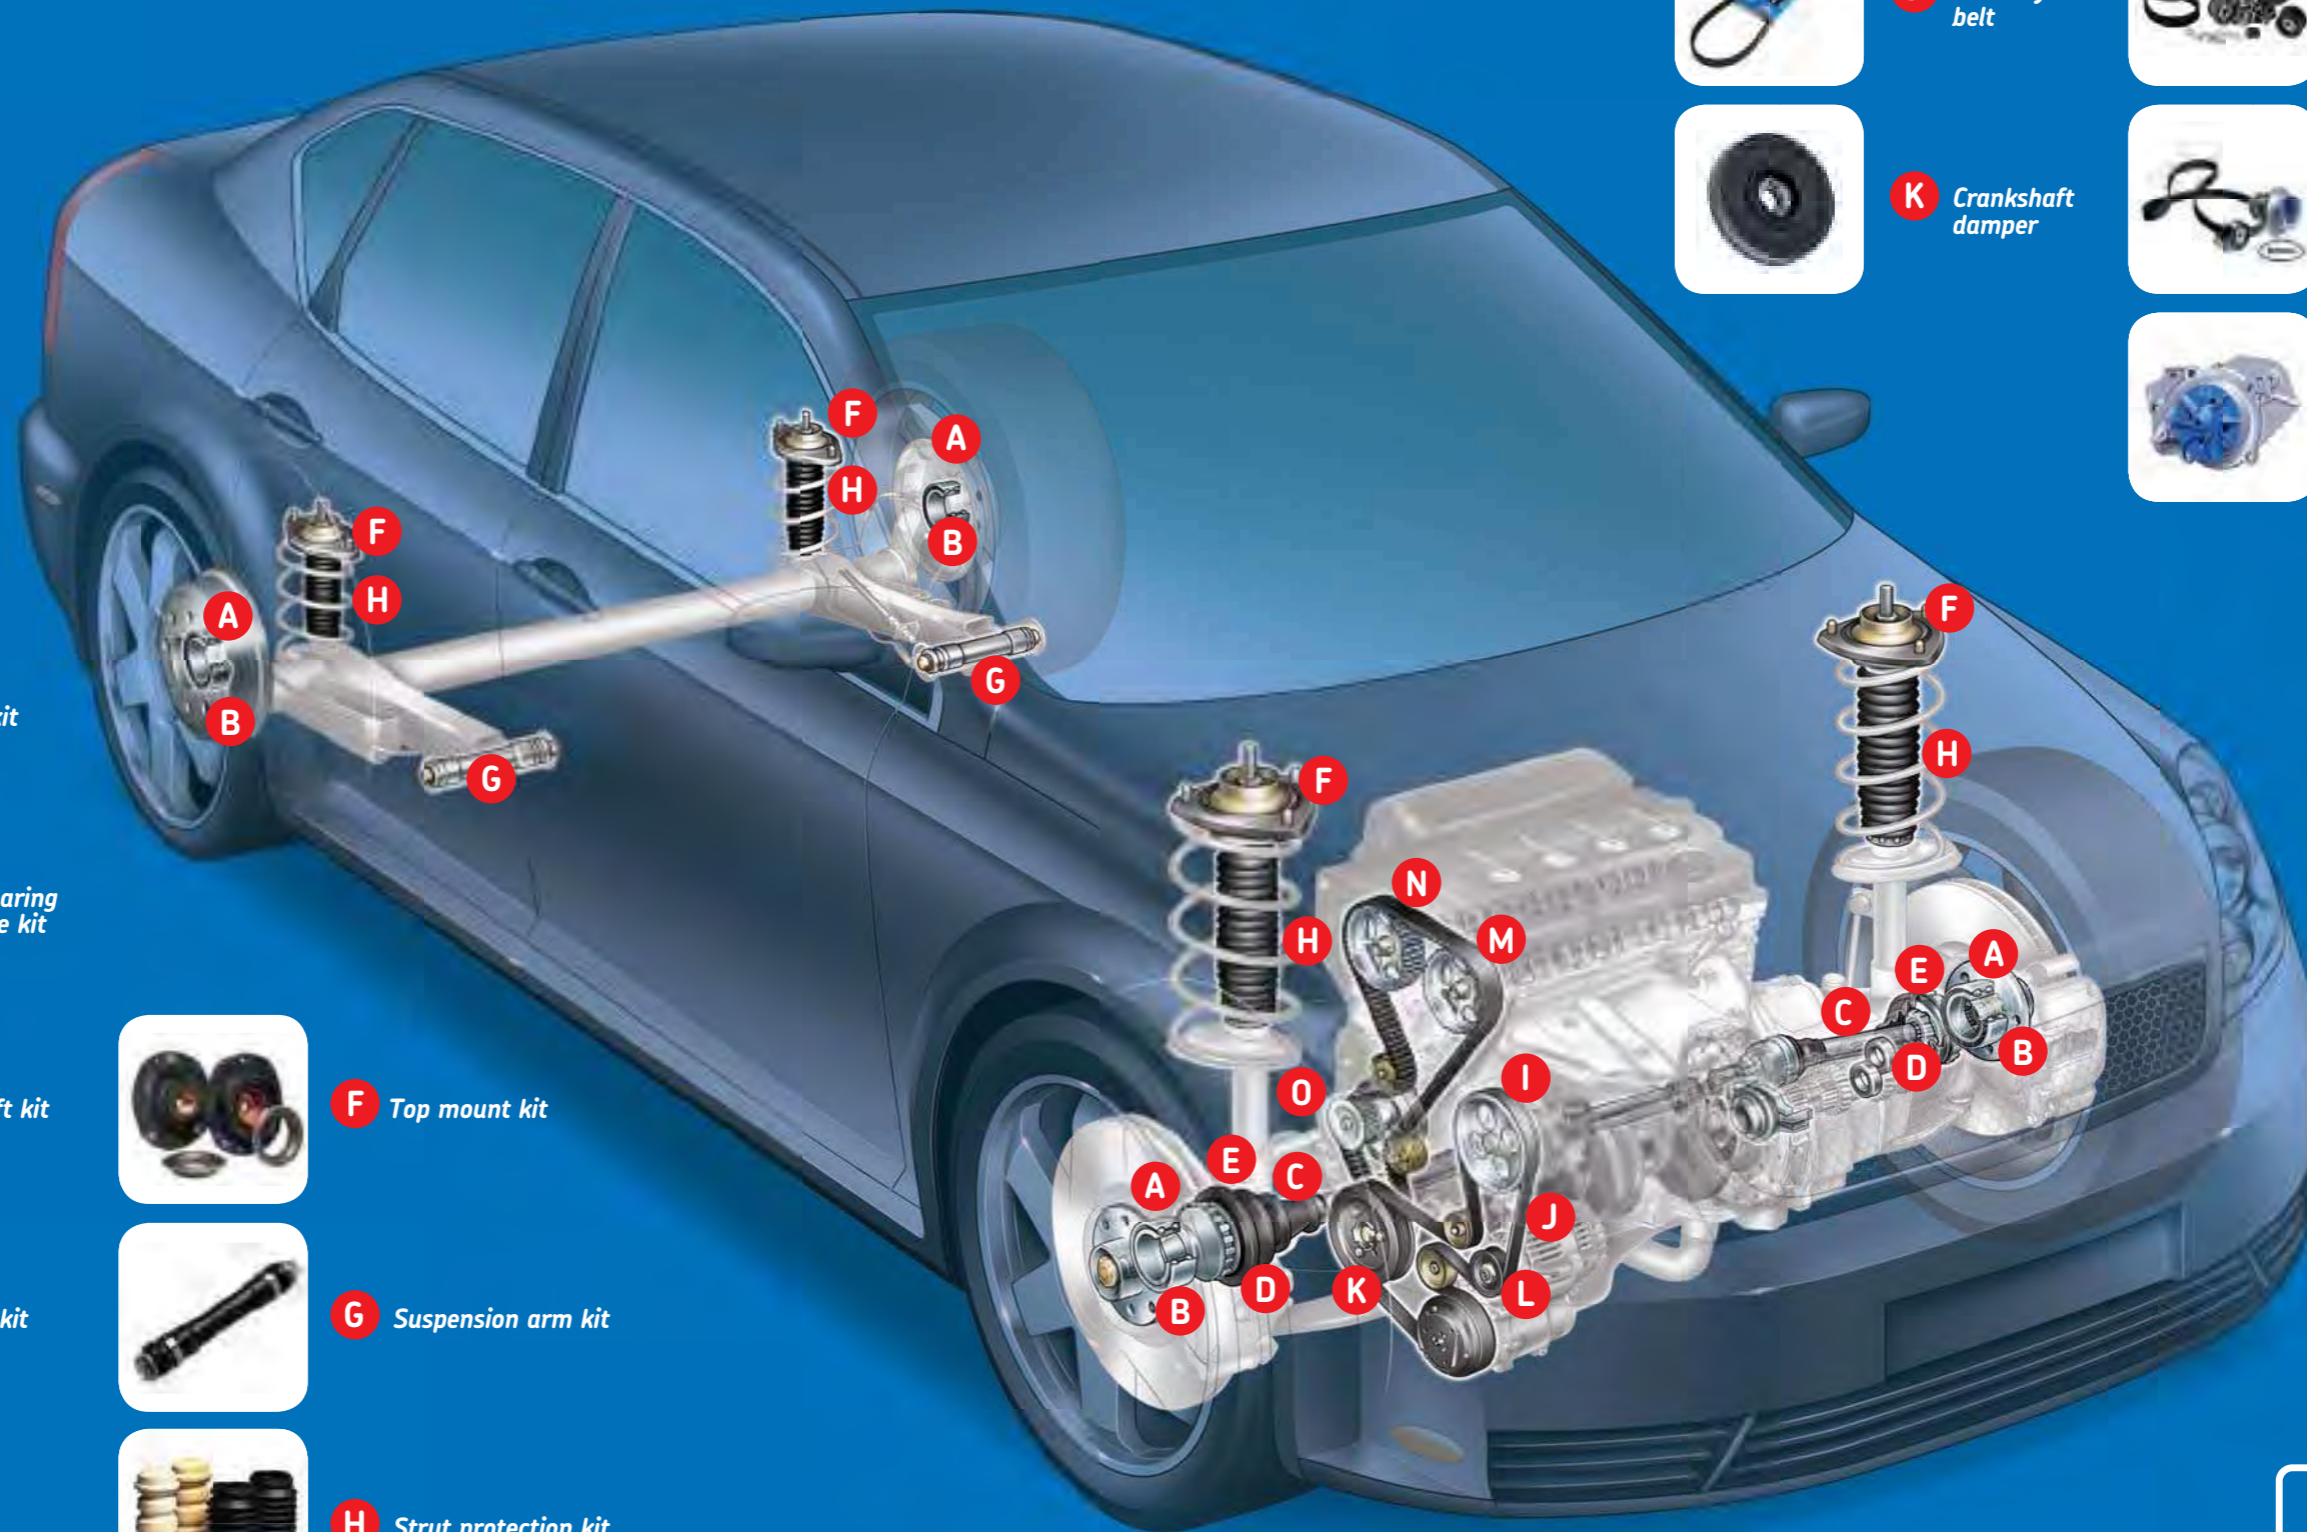

Install confidence

A Wheel bearing kit

B Wheel bearing and brake kit

C Driveshaft kit

D CV-Joint kit

E Boot kit

F Top mount kit

G Suspension arm kit

H Strut protection kit

J Auxiliary belt

K Crankshaft damper

M Timing belt kit

N Timing belt kit with water pump

O SKF AquaMax water pump